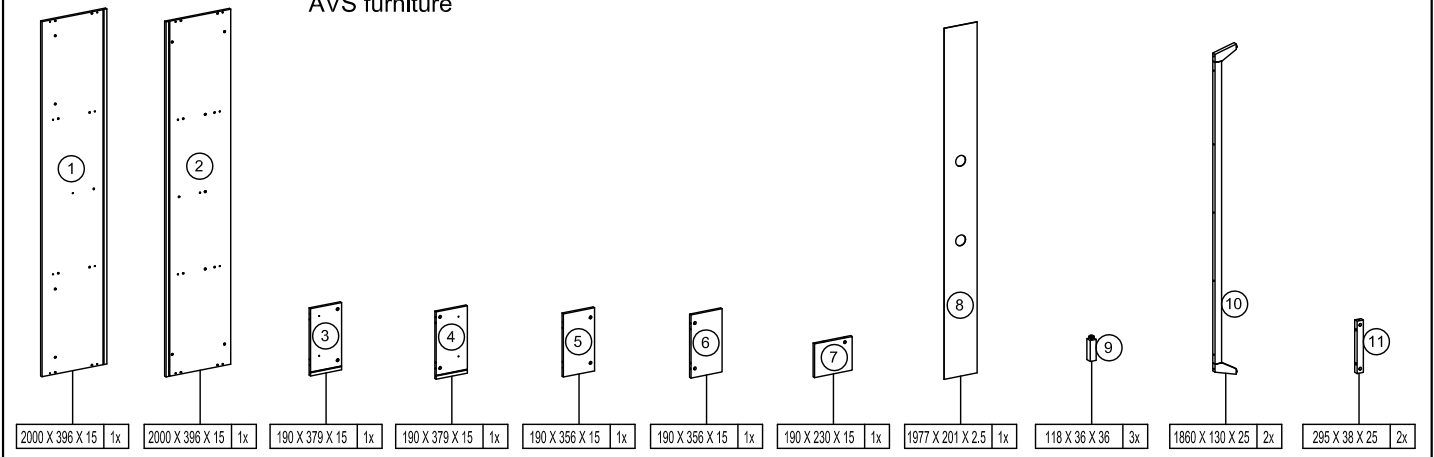

PRODUCT CARE: Care for your furniture by cleaning with glass cleaner and a disposable paper towel, do NOT use abrasive chemical products to clean your AVS furniture

CAUTION: Do not use this product for any purpose not explicitly specified by AVS. Improper installation may cause property damage or personal injury. If you do not understand these directions, or have doubts about the safety of the installation, contact AVS Customer Service or call a qualified contractor. AVS is not responsible for damage or injury caused by incorrect mounting, assembly, or use.

WARNING! This product contains small items that could be a choking hazard if swallowed. Keep these items away from young children!