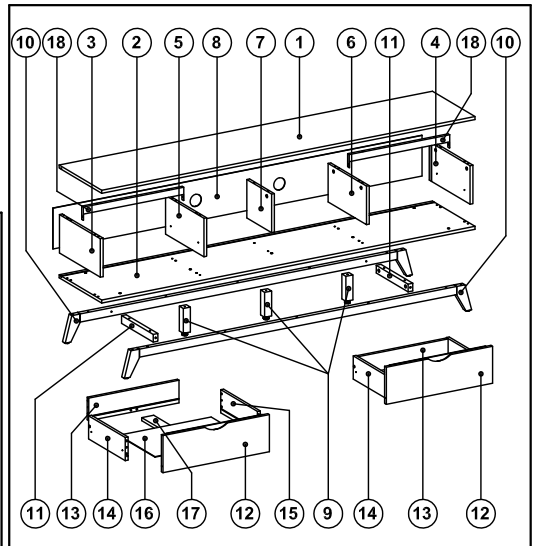

SL2000WWS

The cabinet top supports up to 60 kg (132 lbs.)

PRODUCT CARE: Care for your furniture by cleaning with glass cleaner and a disposable paper towel, do NOT use abrasive chemical products to clean your AVS furniture

CAUTION: Do not use this product for any purpose not explicitly specified by AVS. Improper installation may cause property damage or personal injury. If you do not understand these directions, or have doubts about the safety of the installation, contact AVS Customer Service or call a qualified contractor. AVS is not responsible for damage or injury caused by incorrect mounting, assembly, or use.

WARNING! This product contains small items that could be a choking hazard if swallowed. Keep these items away from young children!

AV Supply Group (AVS) intends to make this manual accurate and complete. However, AVS makes no claim that the information contained herein covers all details, conditions, or variations. Nor does it provide for every possible contingency in connection with the installation or use of this product. The information contained in this document is subject to change without notice or obligation of any kind. AVS makes no representation of warranty, expressed or implied, regarding the information contained herein. AVS assumes no responsibility for accuracy, completeness or sufficiency of the information contained in this document.