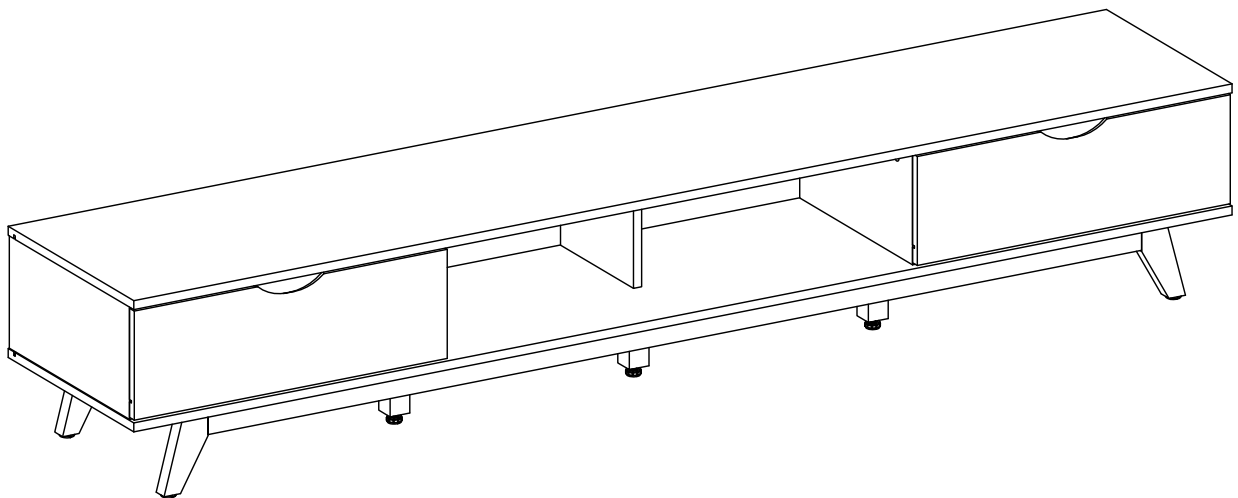

ASSEMBLY INSTRUCTIONS

SL2000WWS

Thank you for choosing AVS SL2000WWS AV Furniture. Before beginning assembly, please check all parts are included and undamaged. For any assembly or parts enquiries, please contact AV Supply Group Ltd on (09) 2749172 or email to info@avsupply.co.nz