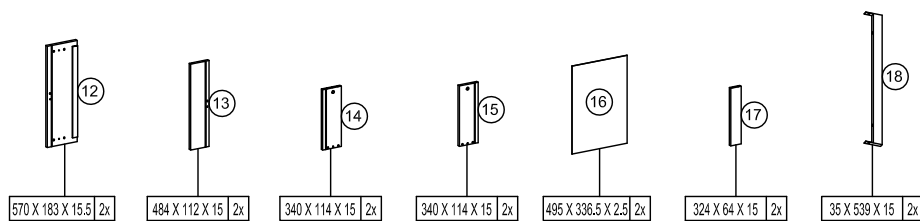

AV Supply Group (AVS) intends to make this manual accurate and complete. However, AVS makes no claim that the information contained herein covers all details, conditions, or variations. Nor does it provide for every possible contingency in connection with the installation or use of this product. The information contained in this document is subject to change without notice or obligation of any kind. AVS makes no representation of warranty, expressed or implied, regarding the information contained herein. AVS assumes no responsibility for accuracy, completeness or sufficiency of the information contained in this document.