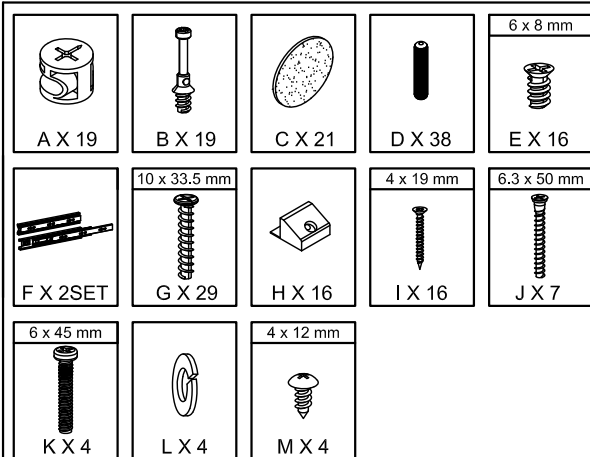

AV Supply Group (AVS) intends to make this manual accurate and complete. However, AVS makes no claim that the information contained herein covers all details, conditions, or variations. Nor does it provide for every possible contingency in connection with the installation or use of this product. The information contained in this document is subject to change without notice or obligation of any kind. AVS makes no representation of warranty, expressed or implied, regarding the information contained herein. AVS assumes no responsibility for accuracy, completeness or sufficiency of the information contained in this document.