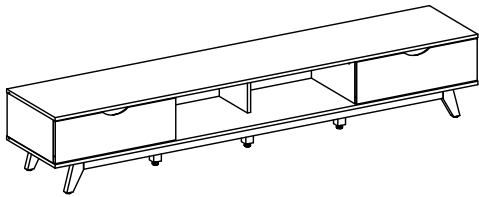

SL2000WWS

The cabinet top supports up to 60 kg (132 lbs.)

PRODUCT CARE: Care for your furniture by cleaning with glass cleaner and a disposable paper towel, do NOT use abrasive chemical products to clean your AVS furniture